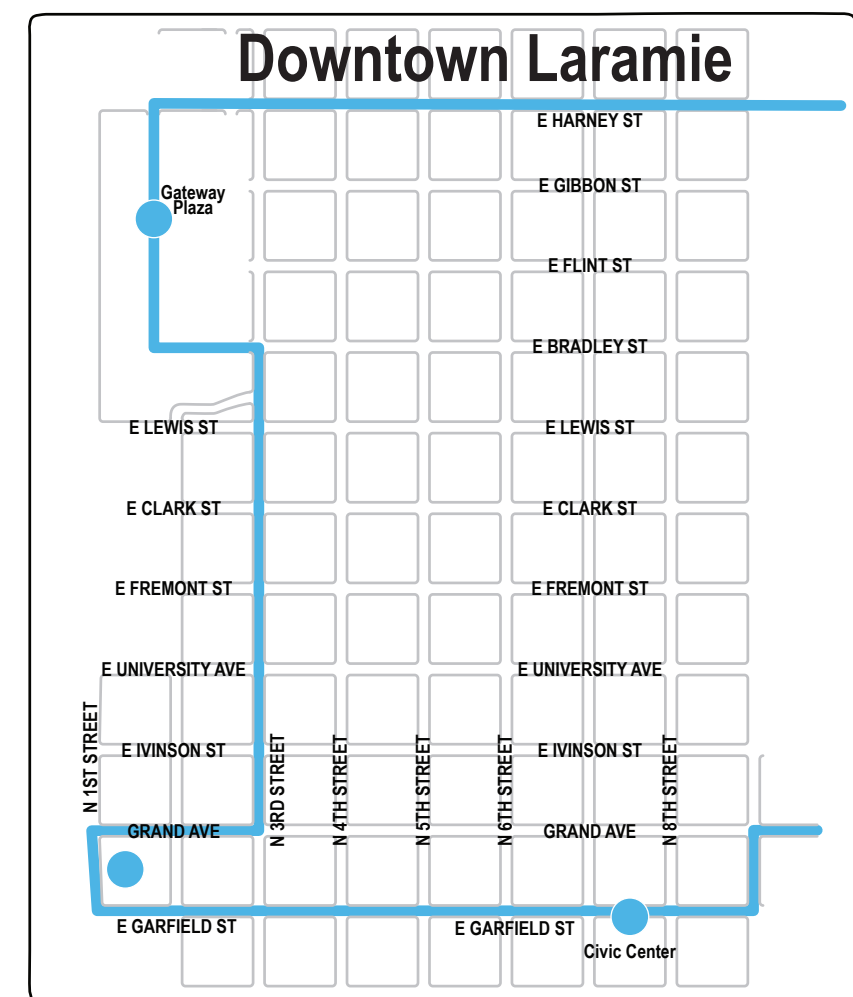

# UW TRANSIT SYSTEM

Where's my bus?  
Track the UW buses in real time with **TransLoc**  
Transit Visualizing Systems  
[uwyo.transloc.com](http://uwyo.transloc.com)

- Union Express Route
- South Express Route
- Campus Commuter Route
- LaramieLink Route
- Indicates Route Stop

<b>UNION EXPRESS</b>	<p>EVERY 6-8 MINUTES BETWEEN 30TH &amp; WILLETT AND THE UNION <b>Academic Year: 7 AM - 6:30 PM</b> <b>Summer: 7 AM-6:00 PM</b></p>
<b>SOUTH EXPRESS</b>	<p>EVERY 6-8 MINUTES BETWEEN 15TH &amp; SPRING CREEK AND THE UNION <b>Academic Year: 7 AM - 6:30 PM</b> <b>Summer: 7 AM-6:00 PM</b></p>
<b>LARAMIELINK</b>	<p><b>STOP EASTBOUND &amp; WESTBOUND</b> <b>Academic Year: 6:30 AM - 6:30 PM</b> <b>EVERY 40 MINUTES</b> <b>Summer: 6:30 AM-6:00 PM</b> <b>EVERY 40 MINUTES</b></p> <ol style="list-style-type: none"> <li>Downtown (1st and Grand)</li> <li>Gateway Plaza (Westbound Only)</li> <li>Civic Center (Eastbound Only)</li> <li>Wyoming Union</li> <li>Spanish Walk Apartments/IMH</li> <li>Ridley's</li> <li>LCCC</li> <li>Walmart</li> </ol>
<b>LARAMIELINK SOCIAL-A-RIDE</b> <small>766-RIDE (7433)</small>	<p>On-Call: <b>Academic Year:</b> <b>Monday - Friday: 6:30 PM - 2:00 AM</b> <b>Weekend: 10:00 AM - 10:00 PM</b> No Service in Summer.</p>

## CAMPUS COMMUTER

**EASTBOUND SHUTTLE runs from**  
**Academic Year: 6:30 AM - 6:30 PM** every 10 minutes  
**Summer: 6:30 AM - 6:00 PM** every 30 minutes

- Classroom Building
- STEM
- Wyo/McWhinnie Halls
- Wyoming Union
- Residence Halls/IT
- 22nd & Arrowhead (Gateway Center/UW Plaza)
- Lodgepole & Sundance
- Spanish Walk
- East Express Lot

**WESTBOUND SHUTTLE runs from**  
**Academic Year: 6:30 AM - 6:30 PM** every 10 minutes  
**Summer: 6:30 AM - 6:00 PM** every 30 minutes

- East Express Lot
- Gateway Center/UW Plaza
- Residence Halls/IT
- Wyoming Union
- Classroom Bldg.
- STEM (drop-off only)