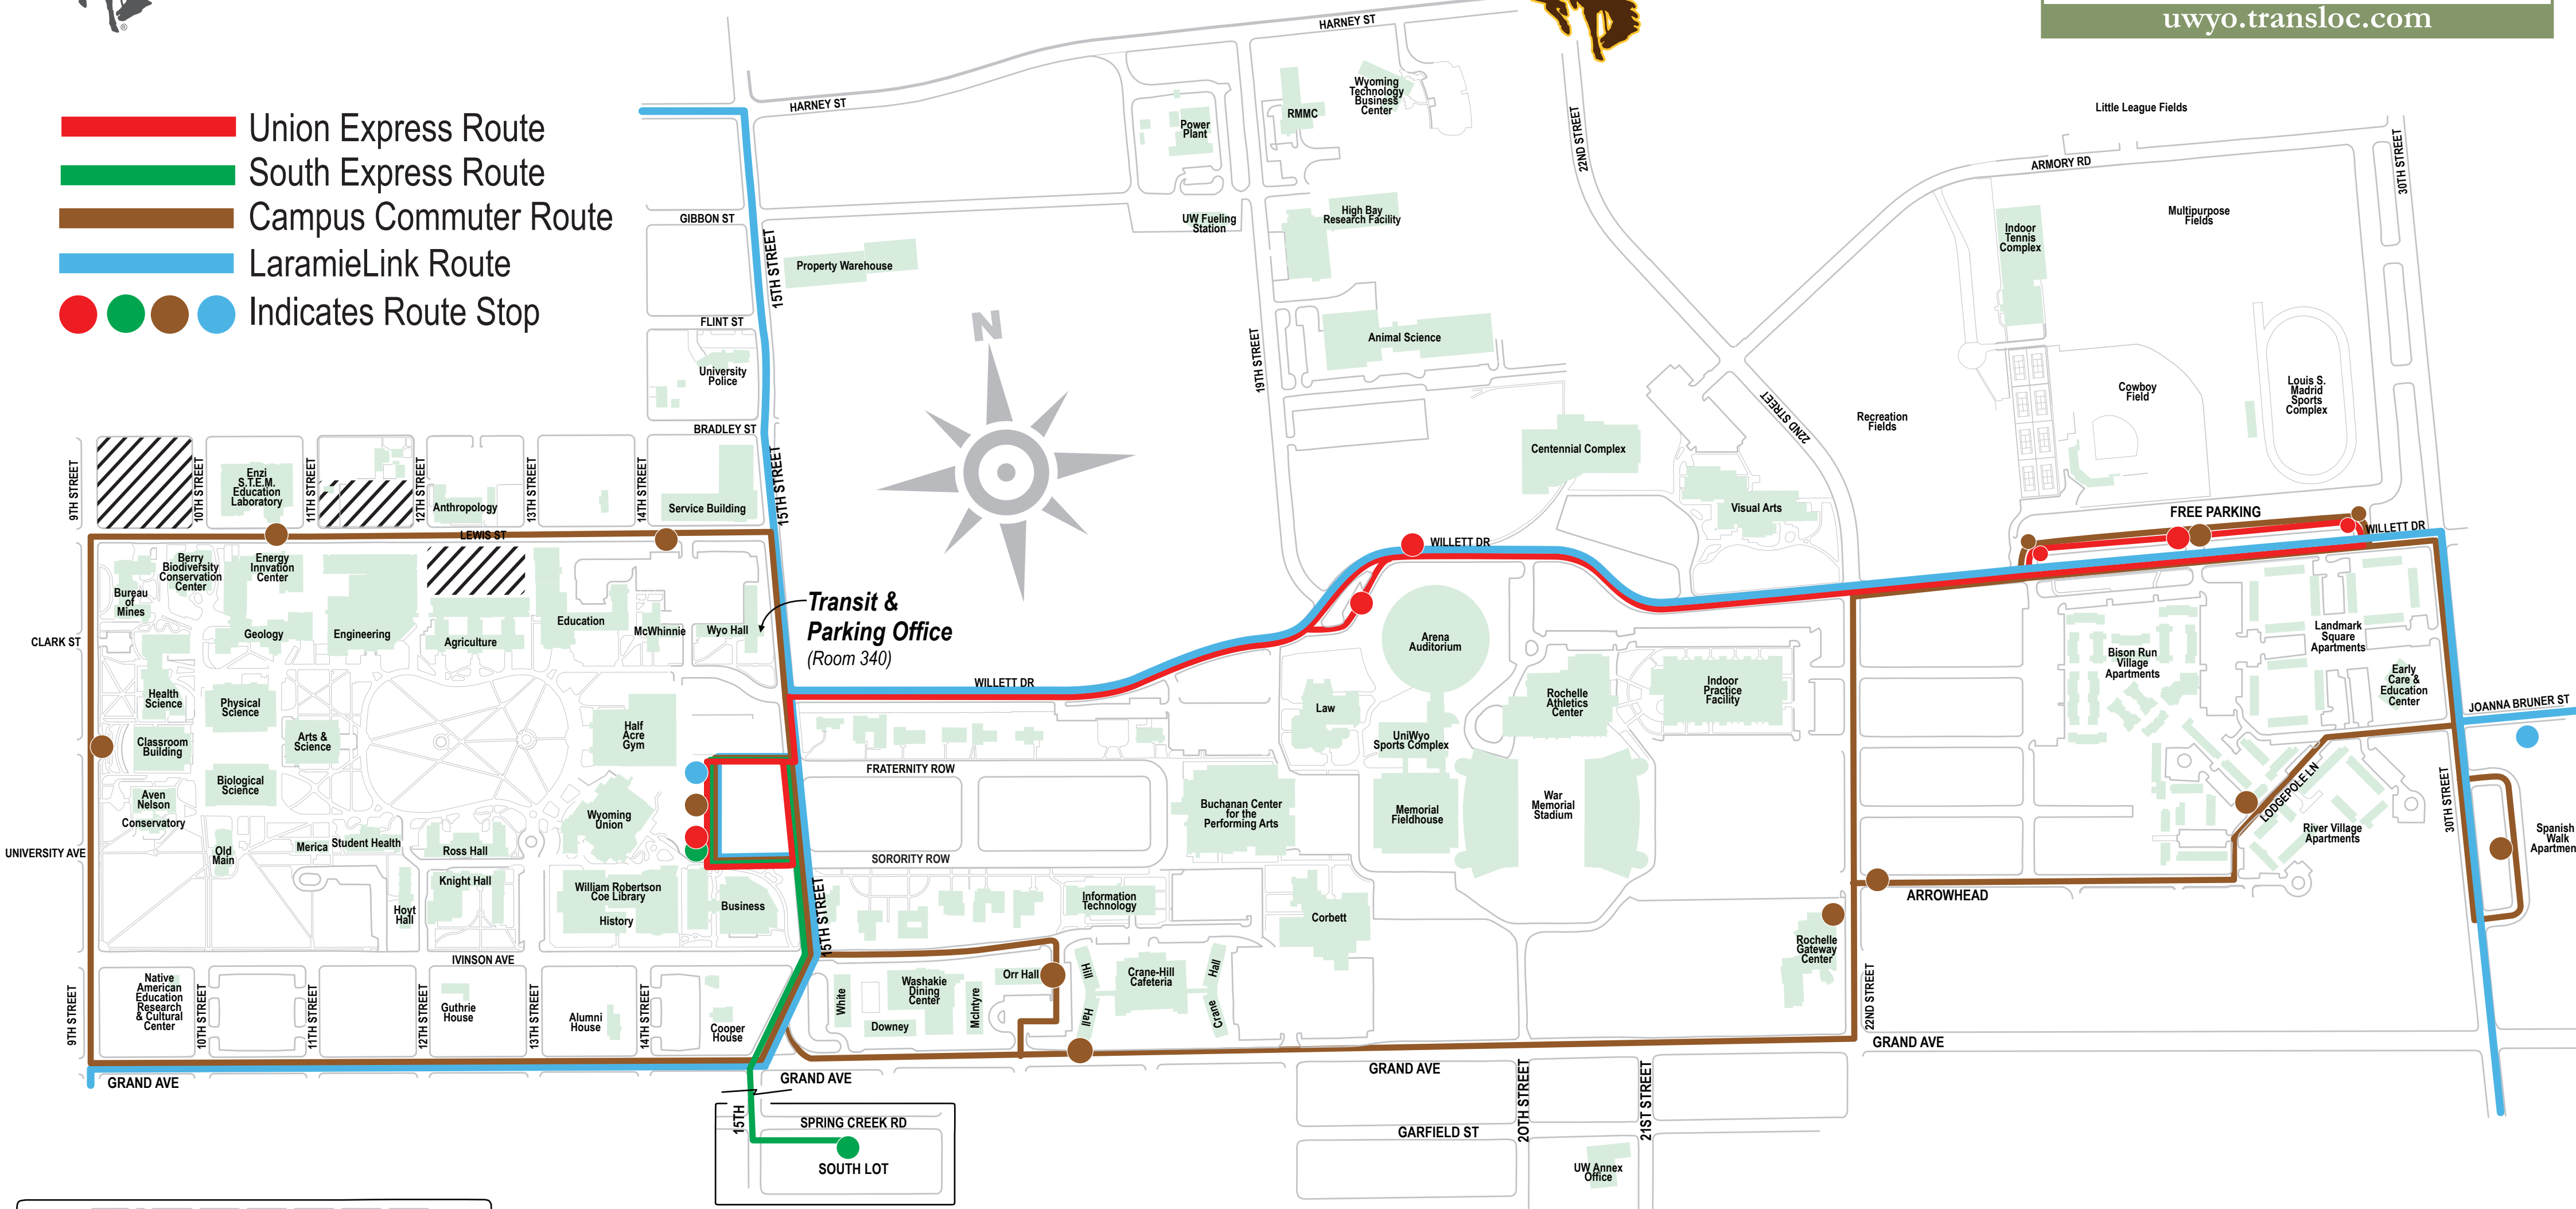

# UW TRANSIT SYSTEM

Where's my bus?  
Track the UW buses in real time with **TransLoc**  
Transit Visualizing Systems  
[uwyo.transloc.com](http://uwyo.transloc.com)

- Union Express Route
- South Express Route
- Campus Commuter Route
- LaramieLink Route
- Indicates Route Stop

<b>UNION EXPRESS</b>	<p>EVERY 6-8 MINUTES BETWEEN 30TH &amp; WILLETT AND THE UNION <b>Academic Year: 7 AM - 6:30 PM</b> <b>Summer: 7 AM-6:00 PM</b></p>
<b>SOUTH EXPRESS</b>	<p>EVERY 6-8 MINUTES BETWEEN 15TH &amp; SPRING CREEK AND THE UNION <b>Academic Year: 7 AM - 6:30 PM</b> <b>Summer: 7 AM-6:00 PM</b></p>
<b>LARAMIELINK</b>	<p><b>STOP EASTBOUND &amp; WESTBOUND</b> <b>Academic Year: 6:30 AM - 6:30 PM</b> <b>EVERY 40 MINUTES</b> <b>Summer: 6:30 AM-6:00 PM</b> <b>EVERY 40 MINUTES</b></p> <ol style="list-style-type: none"> <li>Downtown (1st and Grand)</li> <li>Gateway Plaza (Westbound Only)</li> <li>Civic Center (Eastbound Only)</li> <li>Wyoming Union</li> <li>Spanish Walk Apartments/IMH</li> <li>Ridley's</li> <li>LCCC</li> <li>Walmart</li> </ol>
<b>LARAMIELINK SOCIAL-A-RIDE</b> <small>766-RIDE (7433)</small>	<p>On-Call: <b>Academic Year:</b> <b>Monday - Friday: 6:30 PM - 2:00 AM</b> <b>Weekend: 10:00 AM - 10:00 PM</b> No Service in Summer.</p>

## CAMPUS COMMUTER

**EASTBOUND SHUTTLE runs from**  
**Academic Year: 6:30 AM - 6:30 PM** every 10 minutes  
**Summer: 6:30 AM - 6:00 PM** every 30 minutes

- Classroom Building
- STEM
- Wyo/McWhinnie Halls
- Wyoming Union
- Residence Halls/IT
- 22nd & Arrowhead (Gateway Center/UW Plaza)
- Lodgepole & Sundance
- Spanish Walk
- East Express Lot

**WESTBOUND SHUTTLE runs from**  
**Academic Year: 6:30 AM - 6:30 PM** every 10 minutes  
**Summer: 6:30 AM - 6:00 PM** every 30 minutes

- East Express Lot
- Gateway Center/UW Plaza
- Residence Halls/IT
- Wyoming Union
- Classroom Bldg.
- STEM (drop-off only)